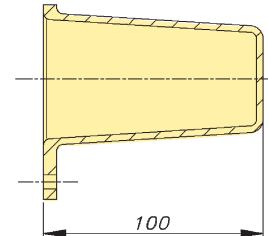

Accessori / Accessories

DISPOSITIVI DI SICUREZZA SAFETY ACCESSORIES

Cuffia di protezione posteriore P.D.F.
P.T.O. Cover